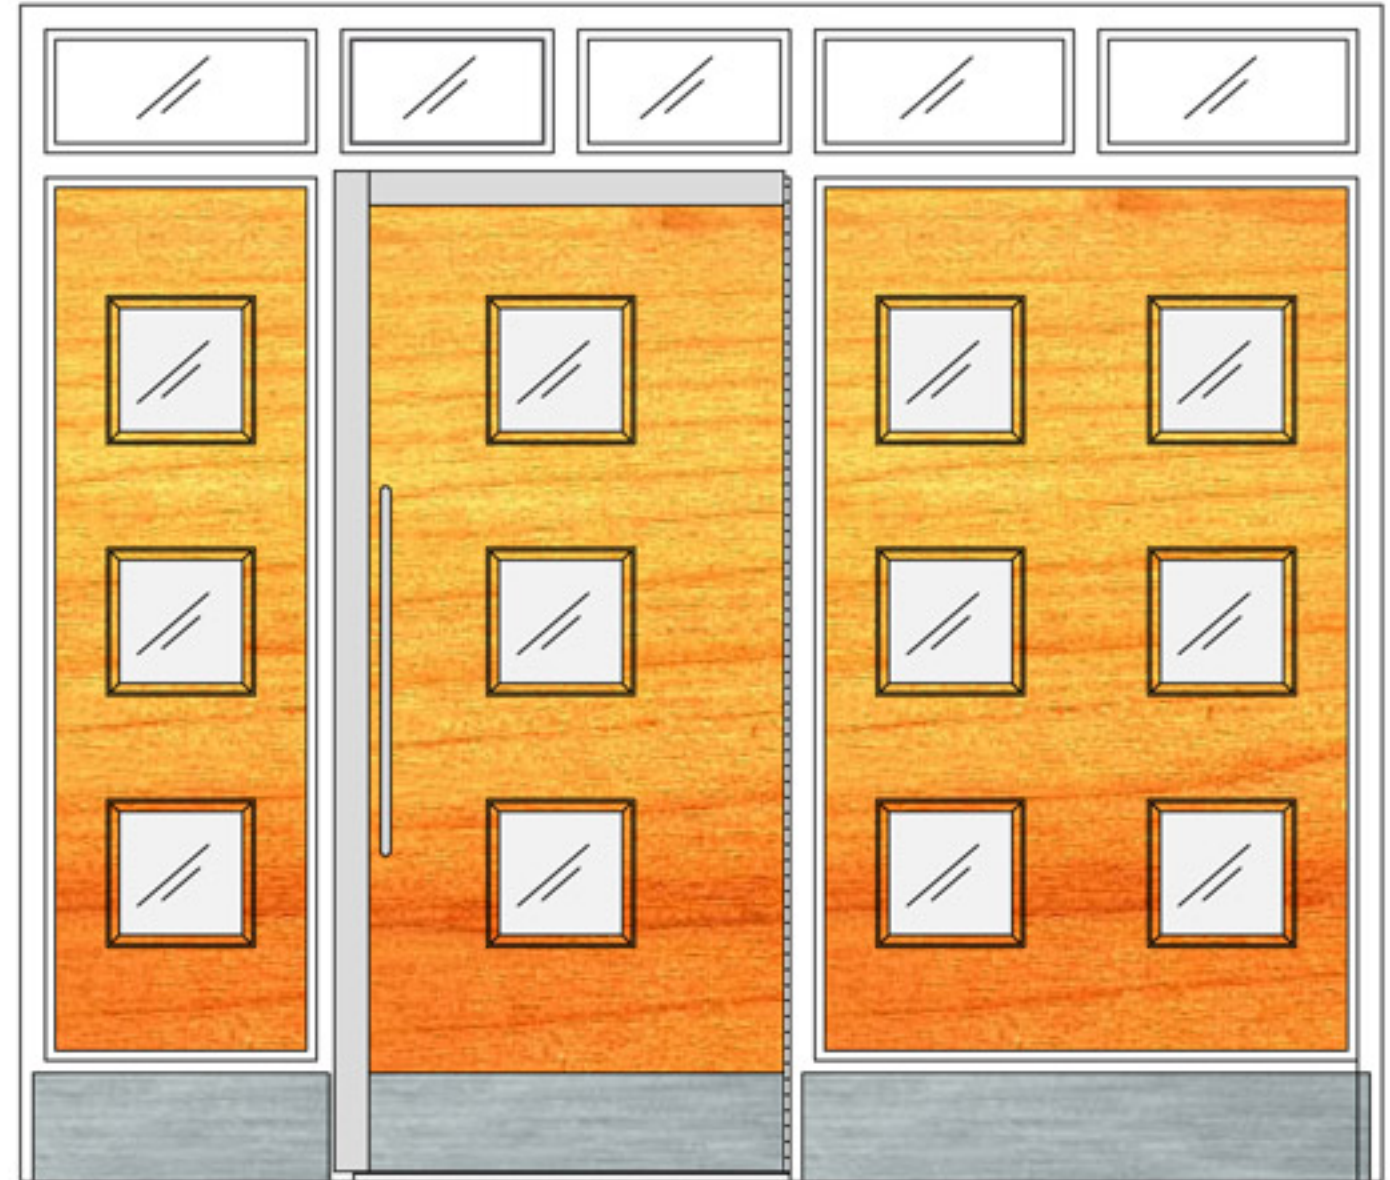

Specification:

Sizes:

- Any size made to order (however max. size of door leaf will be 1.2m (w) x 2.4m (h))

Ironmongery:

- 12mm stainless steel continuous hinge onto hardwood frame or stainless steel frame
- Stainless steel pull handle 225x22mm or stainless steel long pull handle
- Stainless steel push plate

Alternative Frames:

- 80x40x2mm stainless steel hollow section
- 100x50x2mm stainless steel hollow section
- 70x95mm rebated hardwood frame

Alternative Glazing:

- Pyroshield georgian wire glass
- Laminated glass
- Obscure glass
- Double glazed sealed unit

Hardware:

- Surface mounted door closer
- Stainless steel full height gap guard
- Stainless steel full width gap guard on top
- Stainless steel kick plate internal and external

Options:

- Magnalock housing to be manufactured from 60x40x2mm (for M32 magnets) or 100x50x2mm (for M62 magnets) stainless steel hollow section fixed with security screws.
- Mul-T-Lock, ASSA lock with electric strike
- Upgrade from surface mounted door closer to an LCN2035 concealed door closer.
- RX100 low level threshold (if required)
- Fanlights and sidelights

Finishes :

- Sikkens painted or stained

Please Note

All/any electrical equipment to be disconnected and connected by others. Electrical equipment supply and connected by others.

COMMUNAL TIMBER DOOR WITH SIDELIGHT & FANLIGHT

MIL-108