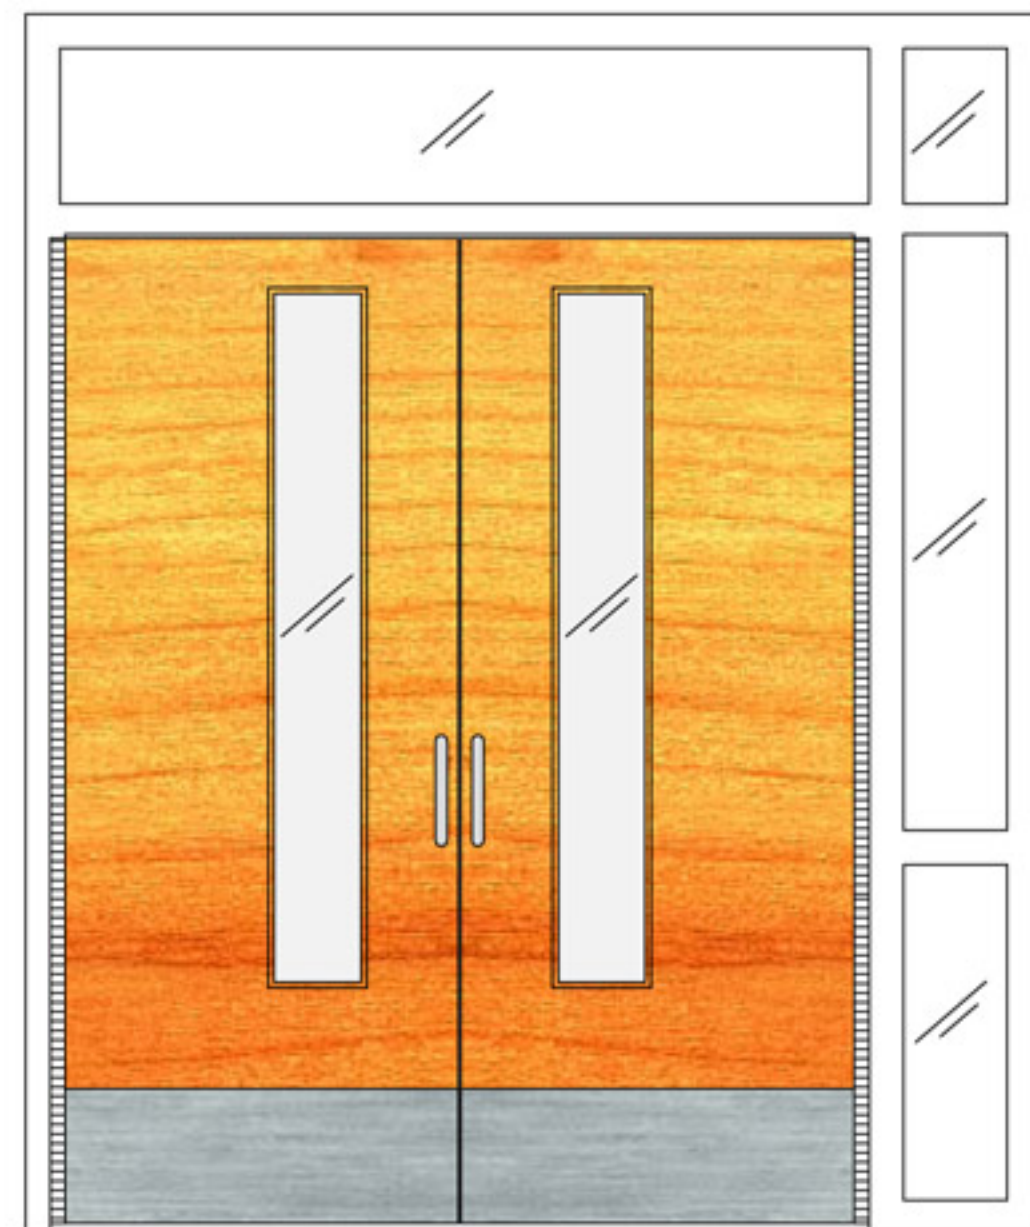

MULTI-INSTALLATIONS

Manufacturers & Installers of High Security Doors & Locks • Kitchen & Bathroom Refurbishment

Features:

- 44mm / 54mm thick tri-laminate Anti-Vandal door blank for door & side screen
- Full length gap guard protection to lock
- This traditional style door and screen sets are available in conventional mortise and tenon construction or in a unique 'one piece' design where the glazed apertures are routed into solid core panels with raised muntins applied to each side.
- This traditional style door and screen sets are available in a unique 'one piece' design where the glazed apertures are routed into 44mm solid core panels
- Complies with Part M regulations for wheelchair access
- Custom designs on request

Specification:

Sizes:

- Any size made to order (however max. size of door leaf will be 1.2m (w) x 2.4m (h))

Ironmongery:

- 12mm stainless steel continuous hinge onto hardwood frame or stainless steel frame
- Stainless steel pull handle 225x22mm or stainless steel long pull handle
- Stainless steel push plate

Alternative Frames:

- 80x40x2mm stainless steel hollow section
- 100x50x2mm stainless steel hollow section
- 70x95mm rebated hardwood frame

Alternative Glazing:

- Pyroshield georgian wire glass
- Laminated glass
- Obscure glass
- Double glazed sealed unit

Hardware:

- Surface mounted door closer
- Stainless steel full height gap guard
- Stainless steel full width gap guard on top
- Stainless steel kick plate internal and external

Options: